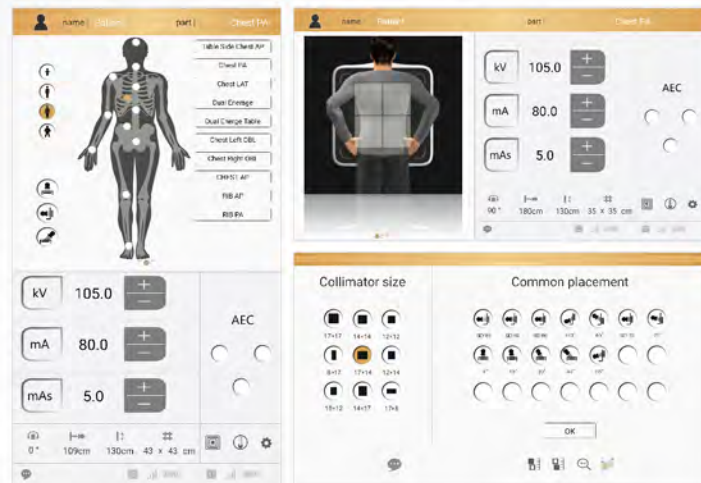

Intelligent Wireless Automatic DR

Intelligent workflow

Simple and delicate design

High-definition image, efficient examination

HD Flat Panel Detector

Wireless FPD

17"x17" large FOV, easily meets various clinical demands. Wireless detector, support WiFi image transmission, flexible placement and easy operation. High resolution, fast imaging.

Automatic Intelligent Positioning

Single detector, multiple projection positions

Wireless detector, easy dealing with stretcher, wheelchair and other special position radiography.

One-key automatic positioning

One-touch selection of 13 common positions, automatically positioning in 10s, bringing convenience and efficiency.

Simple but Extraordinary

Reliable Multifunctional Rack

Self-balanced structure, can be set up at any position on the floor without auxiliary support to the wall.
Precision electric control, supporting simultaneous multi-axial moving.
Non-contact infrared anti-collision protection design, caring for patients.

Intelligent Workflow

User-friendly interface on the rack-side LCD, easy to operate.

- Patient information display
- Mechanical position display
- APR selection
- Automatic positioning selection
- Exposure parameter setting
- Positioning tutorials
- Image preview
- Portrait/Landscape adaptive display