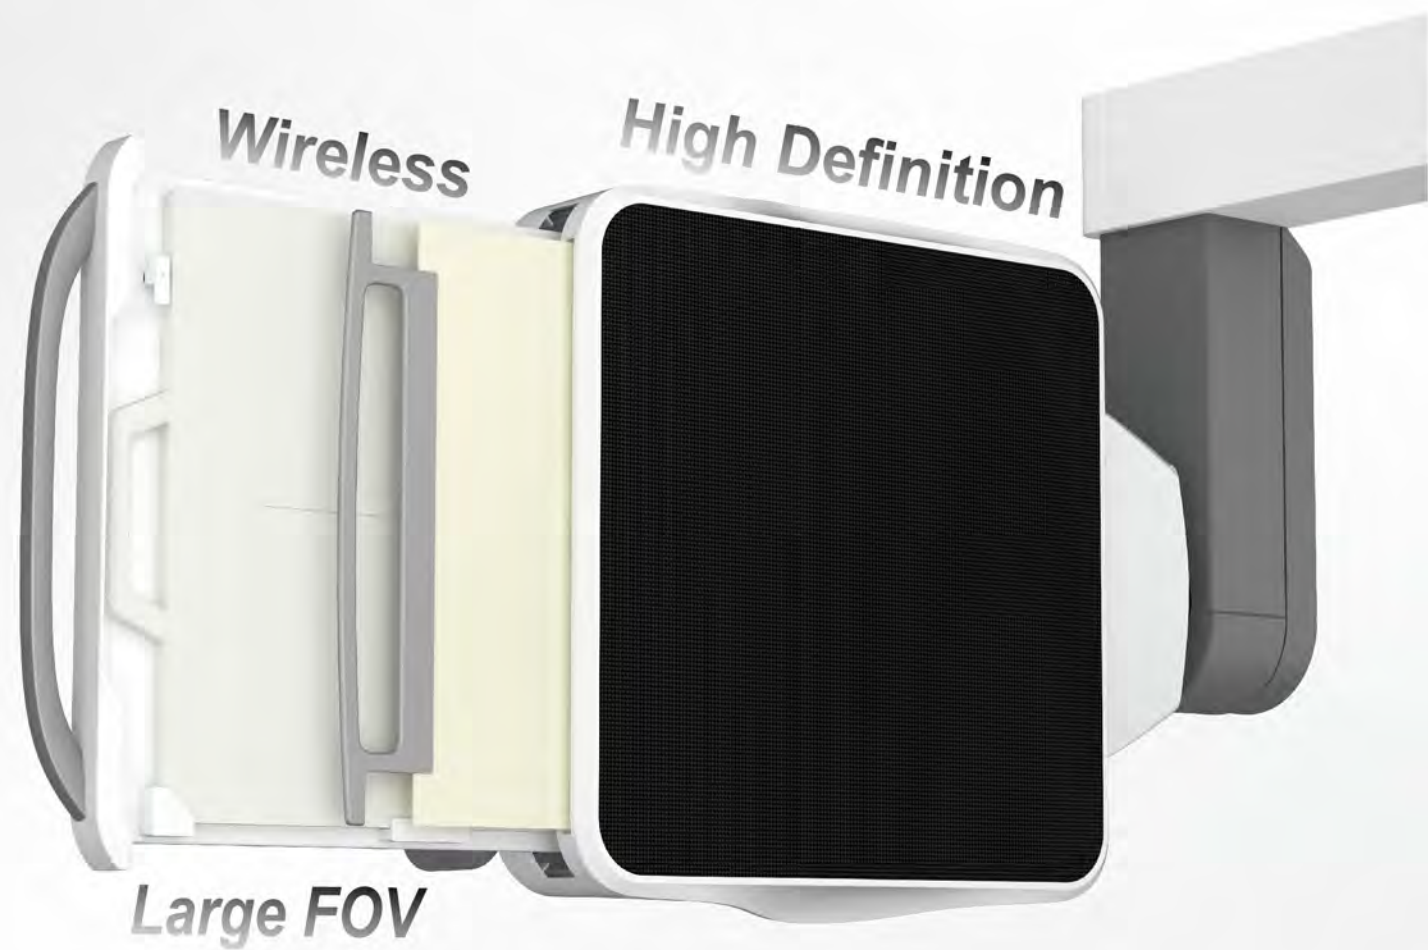

Intelligent Wireless Automatic DR

Intelligent workflow

Simple and delicate design

High-definition image, efficient examination

HD Flat Panel Detector

Wireless FPD

17"x17" large FOV, easily meets various clinical demands. Wireless detector, support WiFi image transmission, flexible placement and easy operation. High resolution, fast imaging.

Live charging and long battery life

Built-in charging dock. Detector live charging in bucky. Always at your disposal.

Low dose

Equipped with ion chamber, AEC function available for better dose control. DAP display, real-time radiation dose display. Removable grid, dedicated for pediatric applications and large body size low dose radiography.

Automatic Intelligent Positioning

Single detector, multiple projection positions

Wireless detector, easy dealing with stretcher, wheelchair and other special position radiography.

One-key automatic positioning